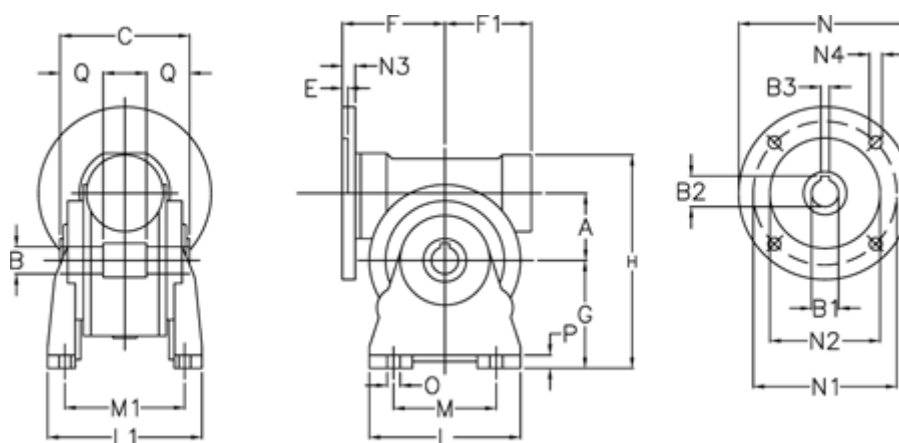

Data Sheet

Article number: 3902044028222
Description: Worm gear
VF 44-A-28-63B5

Measures

A	= 44.6	F1	= 54	N1	= 115
B	= 18 H7	G	= 72	N2	= 95
B1 E7	= 11	H	= 143	N3	= 10.5
B2	= 12.8	L	= 90	N4	= 9.5
B3 H9	= 4	L1	= 98	O	= 8.5
C	= 64	M	= 52	P	= 10
E	= 2	M1	= 81	Q	= 24.5
F	= 65	N	= 140		